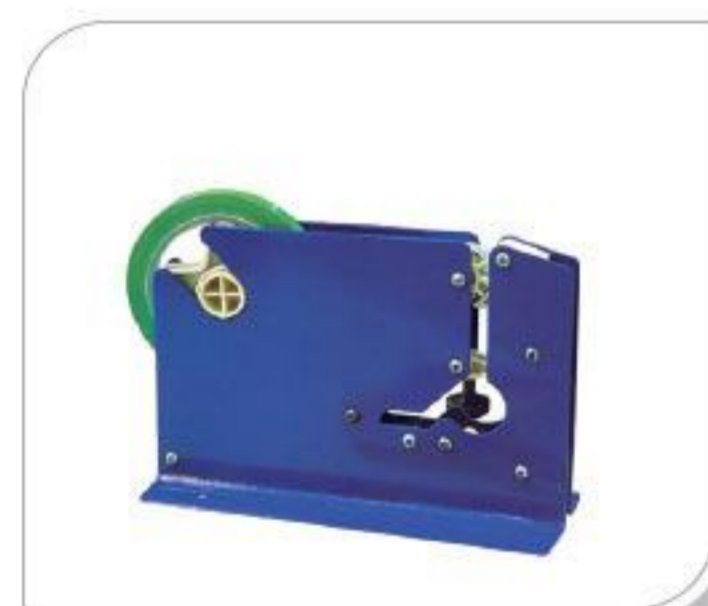

STRECH

Strech Wrap Film, 50cm x 300

- 1 Roll x 6 pcs /carton
- 50cm x 300
- 520x305x200 mm

PSF

POF Film (Shrink Film)

- 1 Roll x 1 pc /carton
- 250/300/350/400/450/500mm

NCT

Neck Sealing Machine