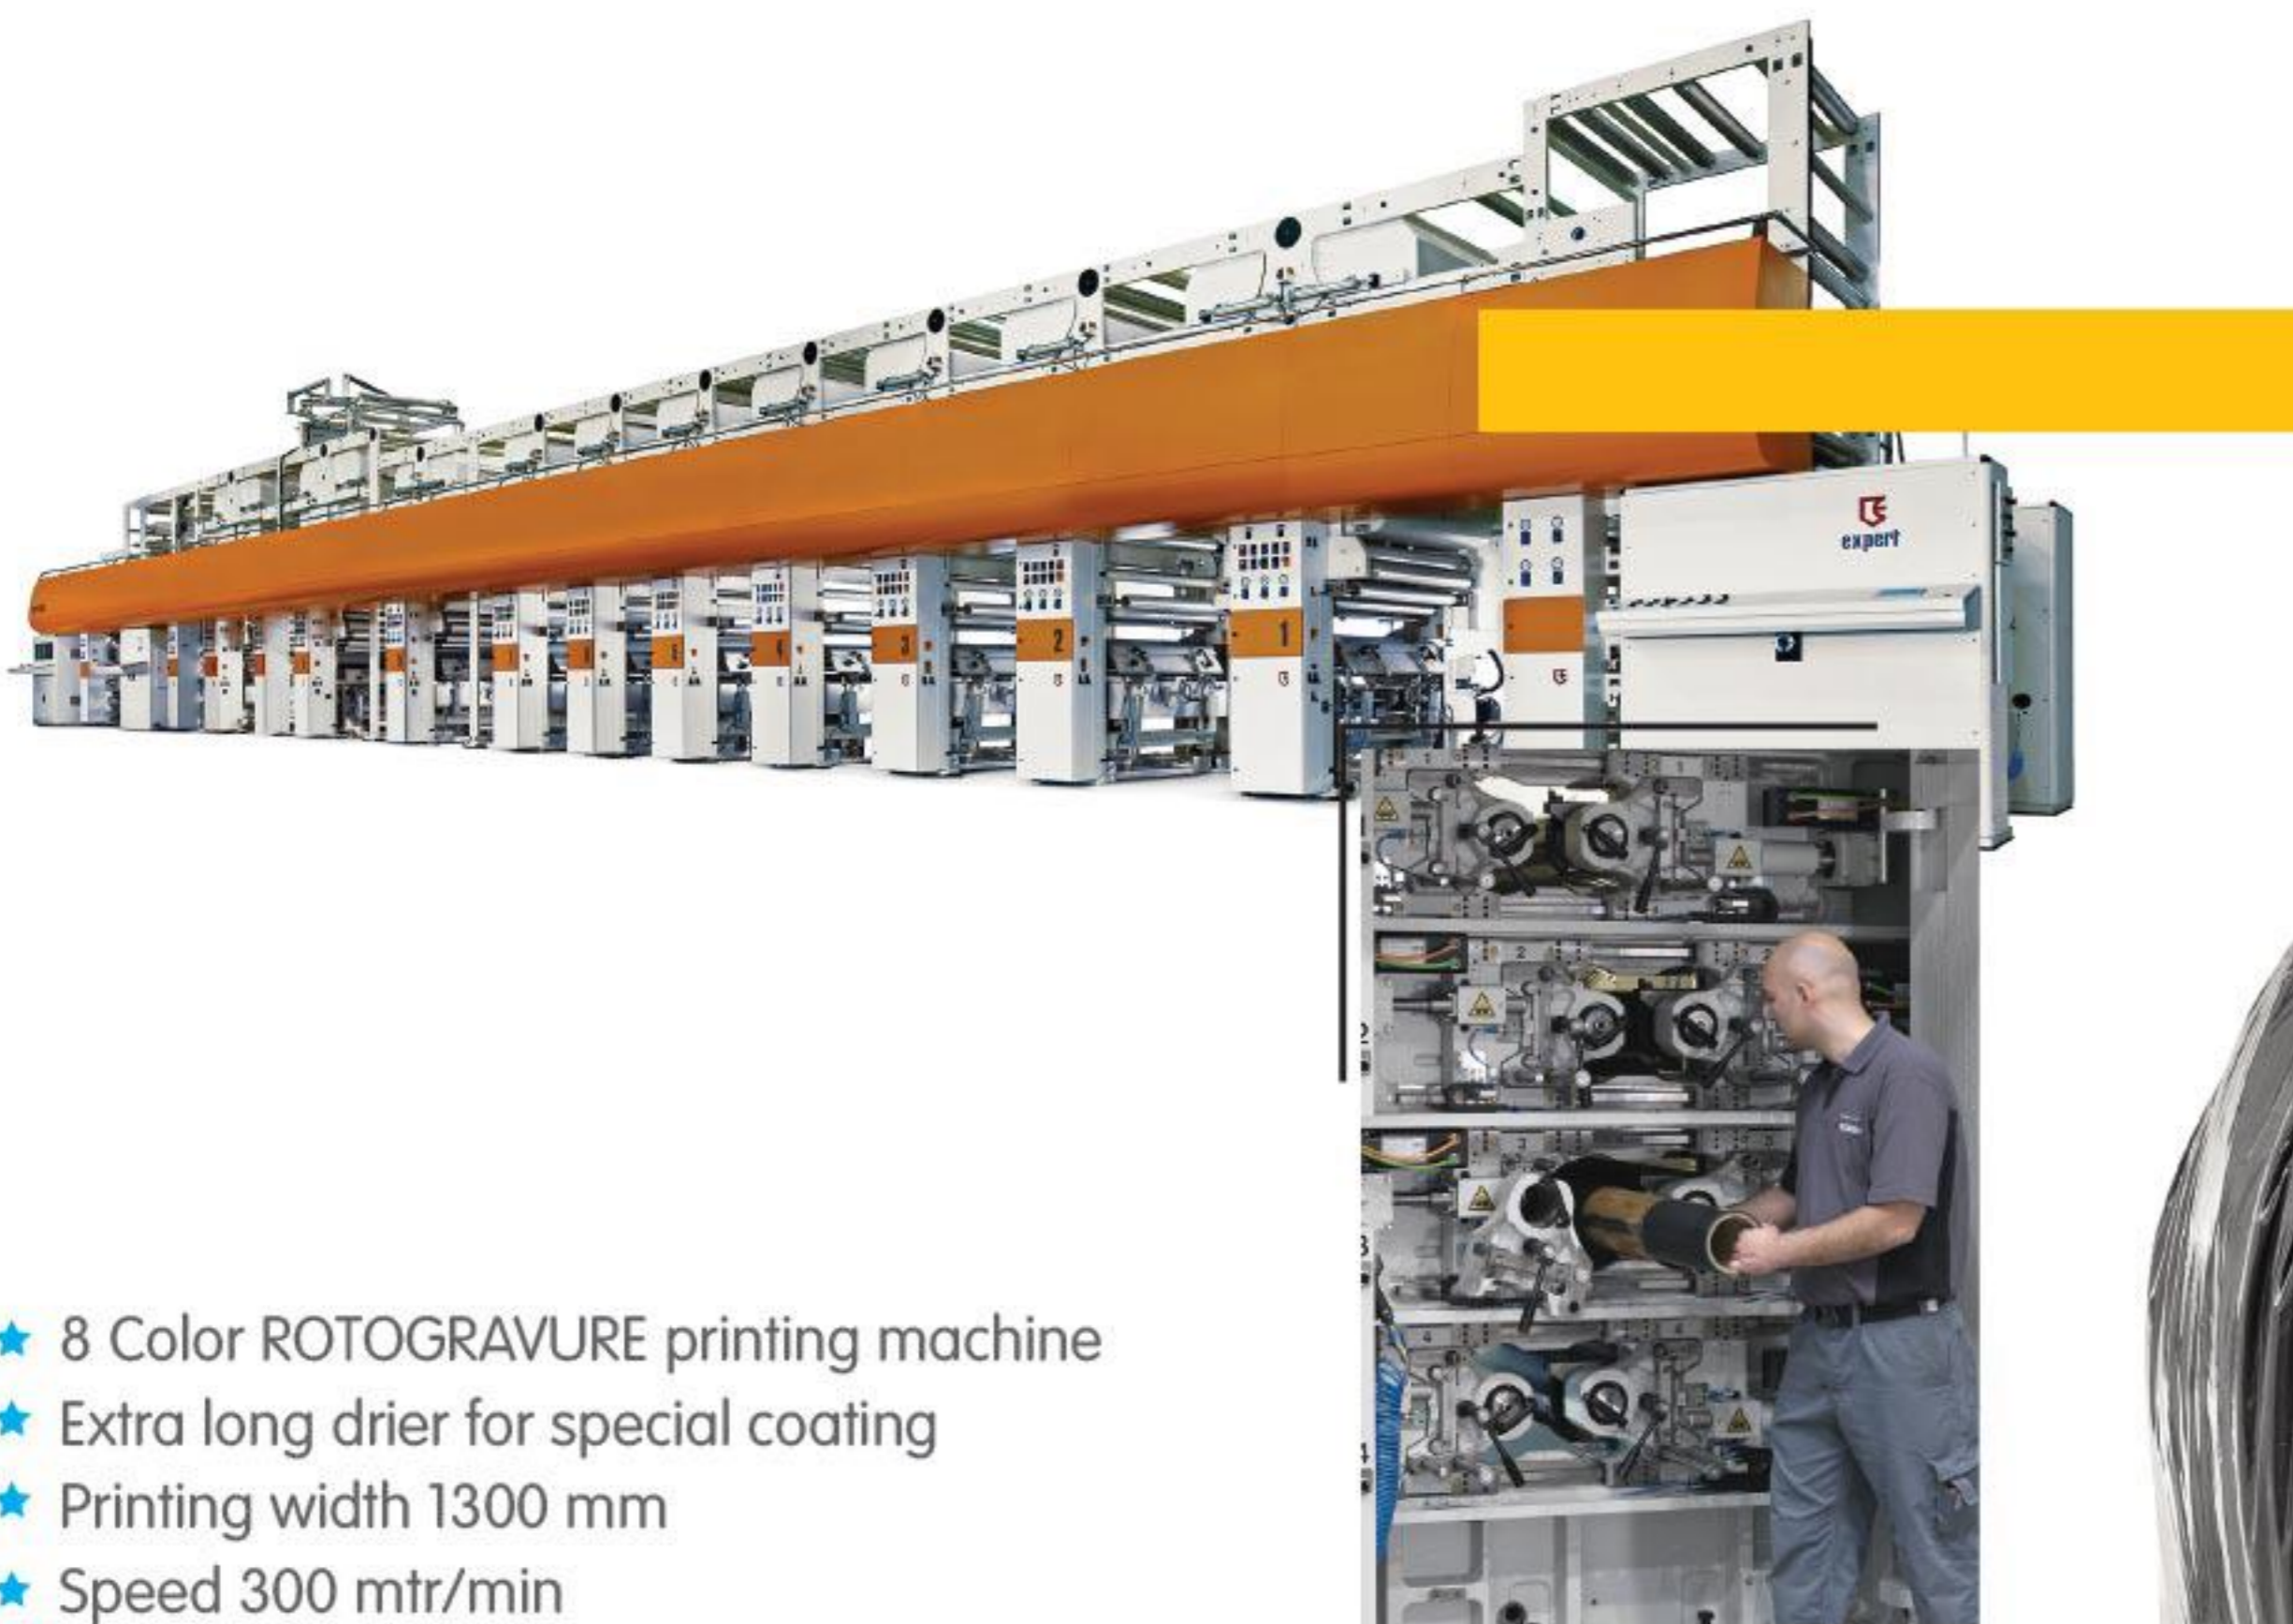

No compromise is made anywhere in the entire conversion process. The raw material is sourced from the internationally reputed suppliers to ensure that the end products are in line with the very best of international standards. The Quality Control Department monitors the tightest of quality parameters, checking the entire process from the inbound arrival of raw materials, through all of the production stages, right until the packaging and final dispatch of the goods.

As one of the largest packaging manufacturers in the Middle East, Hotpack Packaging Industries is unmatched as an internationally certified and professionally managed company in the field of flexible packaging and caters well to the demanding requirement of a wide spectrum of multinational and corporate players in local, regional & overseas markets.

All round excellence is the hallmark which has enabled Hotpack to grow from the strength to strength. It would continue to follow the same path of innovation & progress to deliver complete satisfaction to all its stakeholders.

- ★ 8 Color ROTOGRAVURE printing machine
- ★ Extra long drier for special coating
- ★ Printing width 1300 mm
- ★ Speed 300 mtr/min